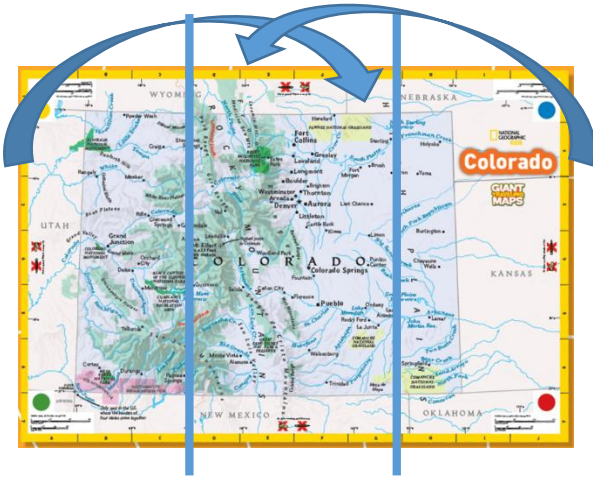

How to Fold the Giant Traveling Map of Colorado

(Sweep the Map before folding for storage or transportation.)

1. Fold the map in thirds the long way.

2. Fold the map in thirds the short way.

4. Now fold in half the short way.

3. Fold the folded map in thirds again the long way.

5. Finally, fold in half the short way once again and place carefully in the provided tub.

Tidy map folding allows the map to travel neatly. Please make sure corners are aligned and edges and folds are flat.